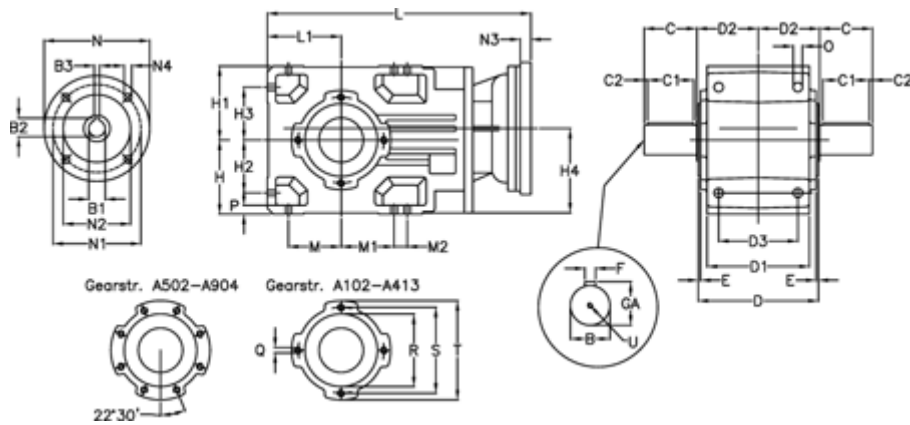

Article number: 29600100722240

Description: Bevel helical gearbox
A102UD-7,2-P100B5

Measures

B = 25	D1 = 95	H1 = 70	M2 = 0	Q = M8x12
B1 = 28	D2 = 63	H2 = 50.0	N = 250	R = 80
B2 = 31.3	D3 = 75	H3 = 50.0	N1 = 215	S = 100
B3 = 8	Description = A102UD-xx-P100 B5	H4 = 83.0	N2 = 180	T = 120
C = 45	E = 3.0	L = 312.0	N3 = 0	U = M8x19
C1 = 35	F = 8	L1 = 70	N4 = M12x16	
C2 = 5.0	GA = 28.0	M = 50.0	O = 9.5	
D = 117	H = 70	M1 = 50.0	P = 9	